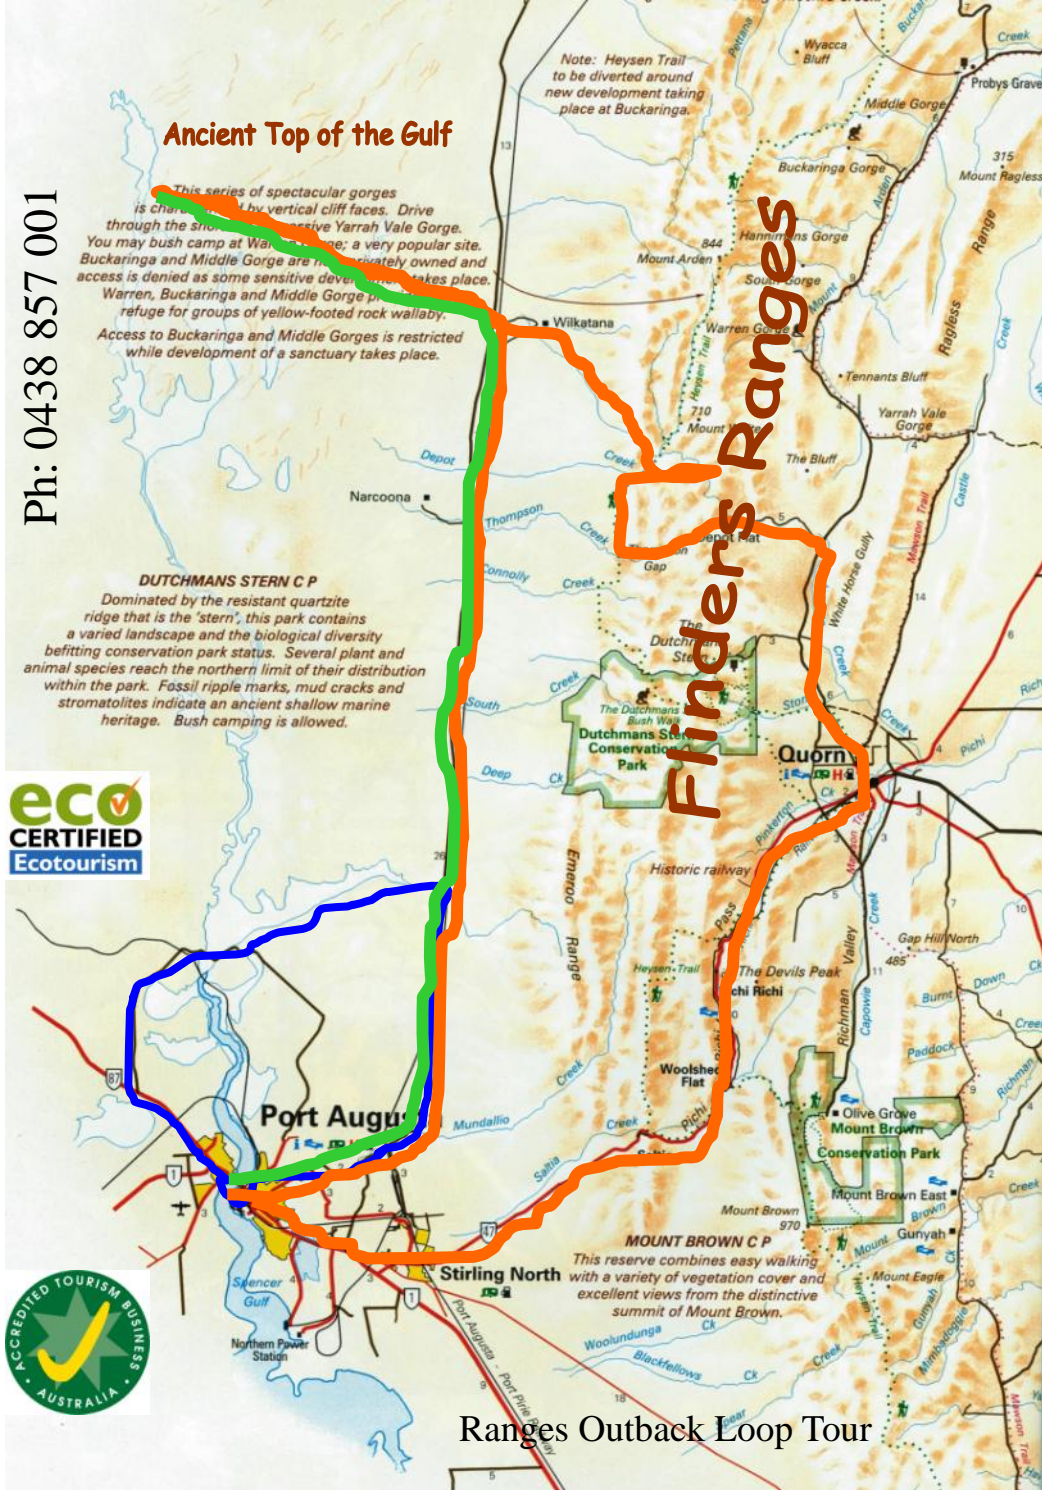

# Tour Routes

Ph: 0438 857 001

Ancient Top of the Gulf Salt Lake

Thomson's Gap Look Out

Outback Tracks

Depot Creek Rock Formations

-  Yorkey Outback Crossing Tour
-  Outback Express Tour
-  Ranges Outback Loop Tour